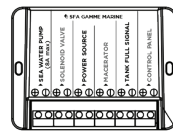

## Sanimarin Exclusive Medium

**Comfort**

45

**Premium**

47

46

**Luxe (From 2026 - Glass version)**

40

41

**Plus**

44

43

**Luxe (Before 2026)**

42

41