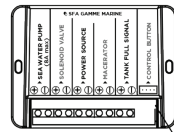

## Sanimarin Exclusive Medium

**Comfort**

45

**Premium**

47

46

**Luxe (From 2026 - Glass version)**

40