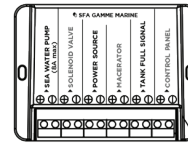

Sanimarin 31 Sanimarin 32 Sanimarin Exclusive Short

Comfort

45

Premium

47

46

Luxe (From 2026 - Glass version)

40

41

Plus

44

43

Luxe (Before 2026)

42

41

SPARE PARTS LIST 2026 / PIECES DETACHEES 2026