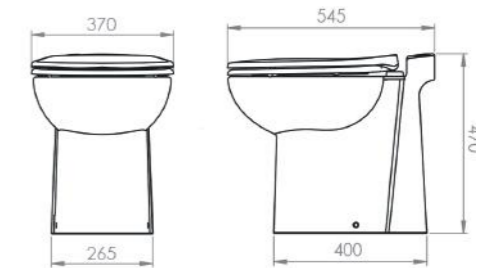

SANIMARIN 4

STANDARD HEIGHT

NEW

MADE IN FRANCE

A classic, ergonomic design with a spacious seat for optimal comfort.

Acoustic pressure: 46 dB(A)

Standard height, installed at floor level

Comfortable

Removable soft close seat

CONTROL SYSTEMS

(refer to page 22 for details)

EVOLUTION
Comfort

Premium

NEW
Luxe

DIMENSIONS (mm)

29Kg

TECHNICAL FEATURES

Discharge parameters	Vertical : 3 m / Horizontal : 30 m
Non return valve	Integrated
Outlet diameter	38 mm or 25 mm
Motor power	300 W (12 V), 360 W (24 V)
Electricity consumption	Dependent upon the control system (details on page 5)
Water consumption	Adjustable from 1.6 to 3.4 L depending on requirements
Water use	<ul style="list-style-type: none"> - Onboard freshwater (integrated solenoid valve) or outside pressurised water - Minimum dynamic pressure: 1.7 bar - Recommended pump flow rate 11 L / min