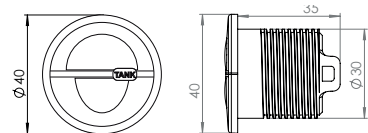

ELECTRONIC KEYBOARD **LUXE**

- Two automatic cycles: Normal 2.4 L / Eco 1.2 L
- A Tank indicator light showing that the black water tank is full
- Dry mode bowl: key pressed to empty the bowl completely in choppy seas

DIMENSIONS

Electric switch Comfort

Electronic button Premium

Electronic keyboard Luxe

Electronic control box for Premium and Luxe systems