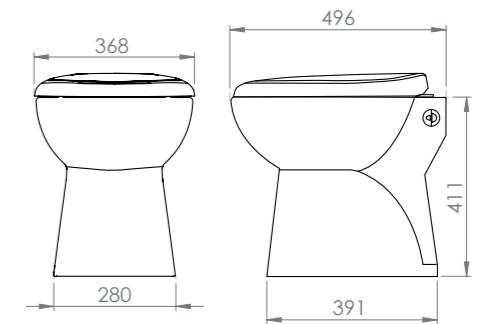

SANIMARIN 41

STANDARD HEIGHT

NEW

MADE IN FRANCE

Its traditional design ensures the most comfortable seating.

Standard height, installed at floor level

Comfortable

Removable soft close seat

CONTROL SYSTEMS

(see detail page 20)

Comfort

Premium

Luxe

DIMENSIONS (mm)

26Kg

TECHNICAL FEATURES

Discharge parameters	Vertical: 3 m / Horizontal: 30 m
Non return valve	Integrated
Outlet diameter	38 mm or 25 mm
Motor power	300 W (12 V), 360 W (24 V)
Electricity consumption	Dependent upon the control system (see detail p.5)
Water consumption	Dependent upon the control system from 1.2 L to 2.4 L
Water use	<ul style="list-style-type: none"> - Onboard freshwater (integrated solenoid valve) or outside pressurised water - Minimum dynamic pressure: 1.7 bar - Recommended pump flow rate 11 L / min