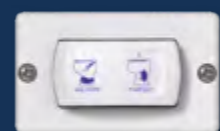

CONTROL SYSTEMS

& OPTIONS

Sanimarin lets you choose the control system you want, no matter what model of toilet you have selected.

THE ELECTRIC SWITCH COMFORT AND WALL MOUNTING KIT

THE ELECTRIC SWITCH COMFORT