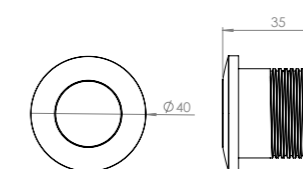

Push button
COMFORT PLUS